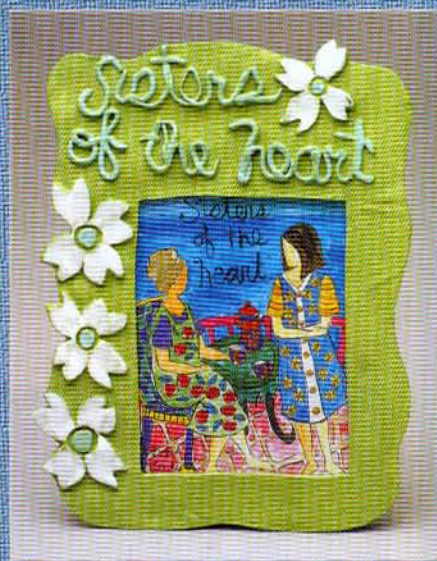

Ashleigh Manor

proudly presents
a new line of frames
celebrating life and its
simple pleasures designed
by acclaimed artist
Deborah Cavanaugh

"(Her) nearly primitive
directness resonates with
sincerity and honesty."
-John A. Hancock
Barton College

Introducing the Deborah Cavanaugh Line

Deborah Cavanaugh, a self taught artist, brings her acclaimed style and flair for color and texture to a new line of Ashleigh Manor frames.

"Foremost, I wanted the frames to resonate sincerity and provide the viewer with a feeling of comfort and joy."